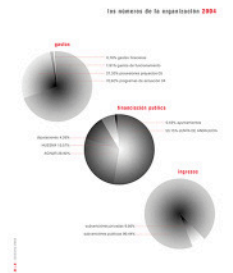

> www.solidaridad.org www.l-able.net

vista / glance

magazine covers

detail

back side

double page, project overview

magazine (memoria) covers

various designs of content